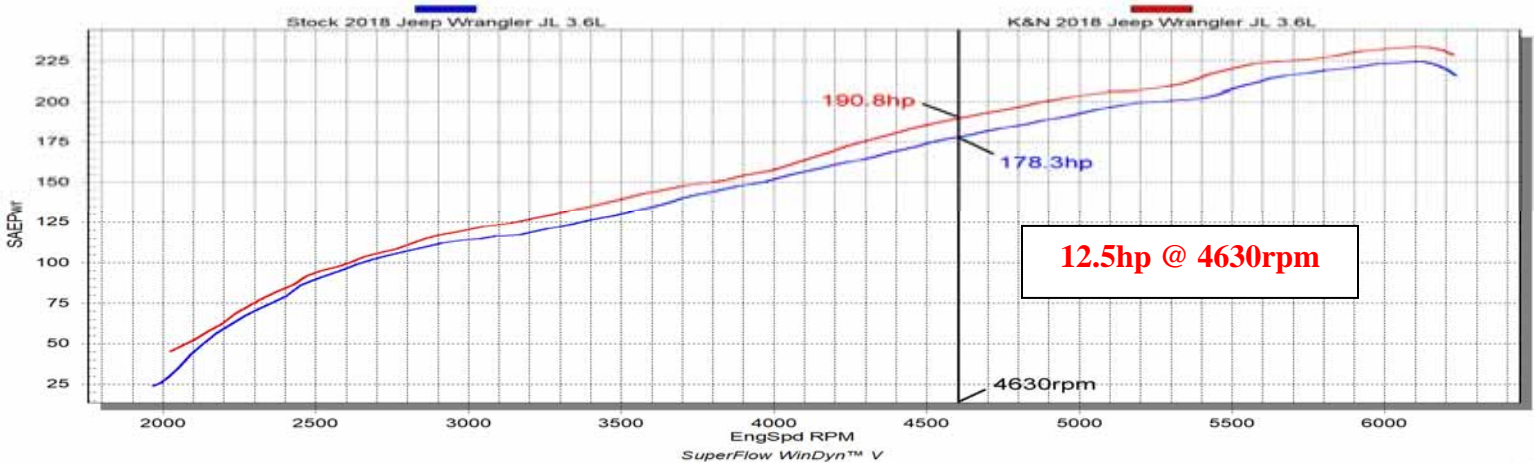

K&N Engineering Inc.
Data Group 1

Run Title: Stock 2018 Jeep Wrangler JL 3.6L
Run Notes: Baseline stock run. 3rd gear run. 2100 miles.
Run Date: 5-9-2018

Run Title: K&N 2018 Jeep Wrangler JL 3.6L
Run Notes: K&N intake kit #63-1576 installed. 3rd gear run. 2100 miles.
Run Date: 5-9-2018

Horsepower gains based on specific or similar vehicle dynamometer test. Results will vary. For more information, lookup vehicle and/or testing protocols at KNFilters.com