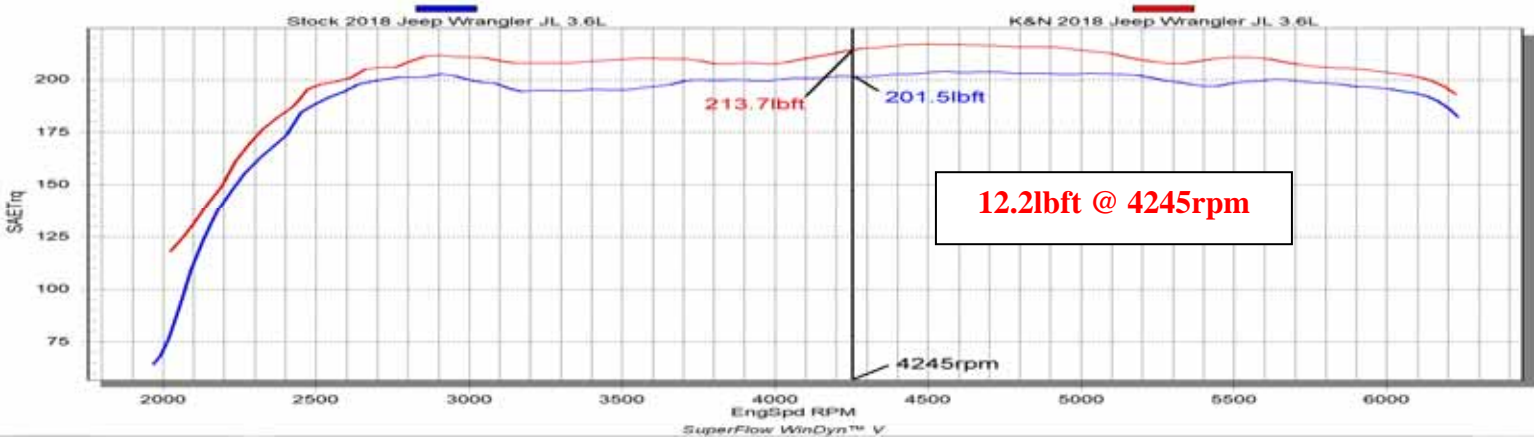

K&N Engineering Inc.
Data Group 1

Run Title: Stock 2018 Jeep Wrangler JL 3.6L
Run Notes: Baseline stock run. 3rd gear run. 2100 miles.
Run Date: 5-9-2018

Run Title: K&N 2018 Jeep Wrangler JL 3.6L
Run Notes: K&N intake kit #63-1576 installed. 3rd gear run. 2100 miles.
Run Date: 5-9-2018

Horsepower gains based on specific or similar vehicle dynamometer test. Results will vary. For more information, lookup vehicle and/or testing protocols at KNFilters.com