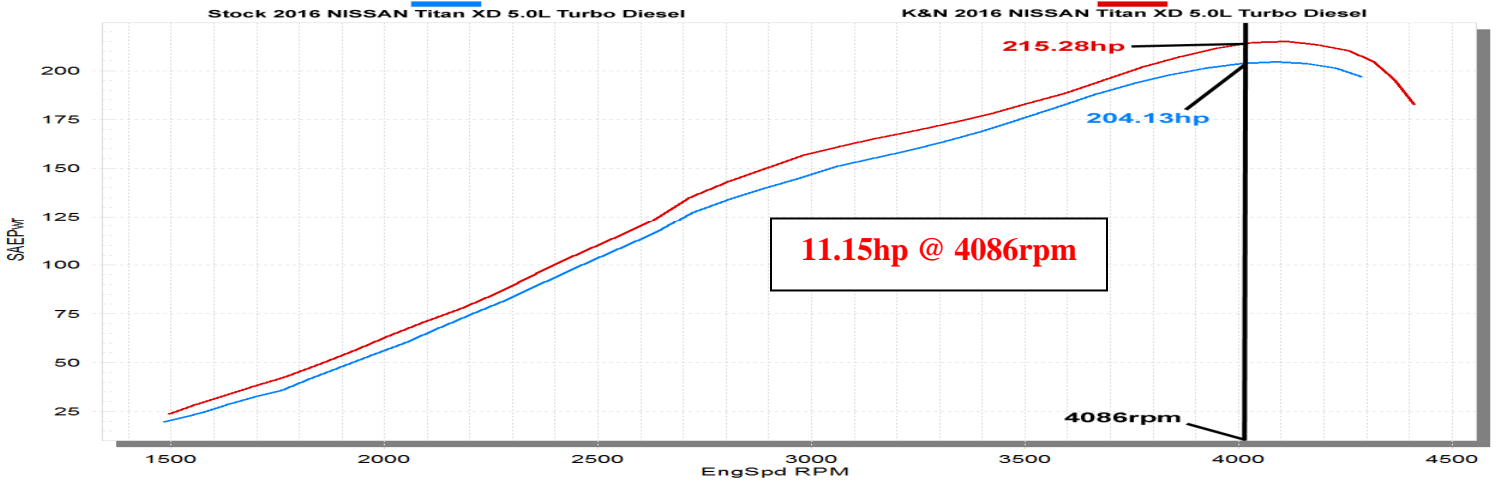

K&N Engineering Inc.  
Data Group 1

Run Title: Stock 2016 Nissan Titan XD 5.0L Turbo Diesel  
Run Notes: Baseline stock run. 4269 miles. 2<sup>nd</sup> gear run.  
Run Date: 12/20/2016

Run Title: K&N 2016 Nissan Titan XD 5.0L Turbo Diesel  
Run Notes: K&N intake kit #63-6017 installed. 4269 miles. 2<sup>nd</sup> gear run.  
Run Date: 12/20/2016