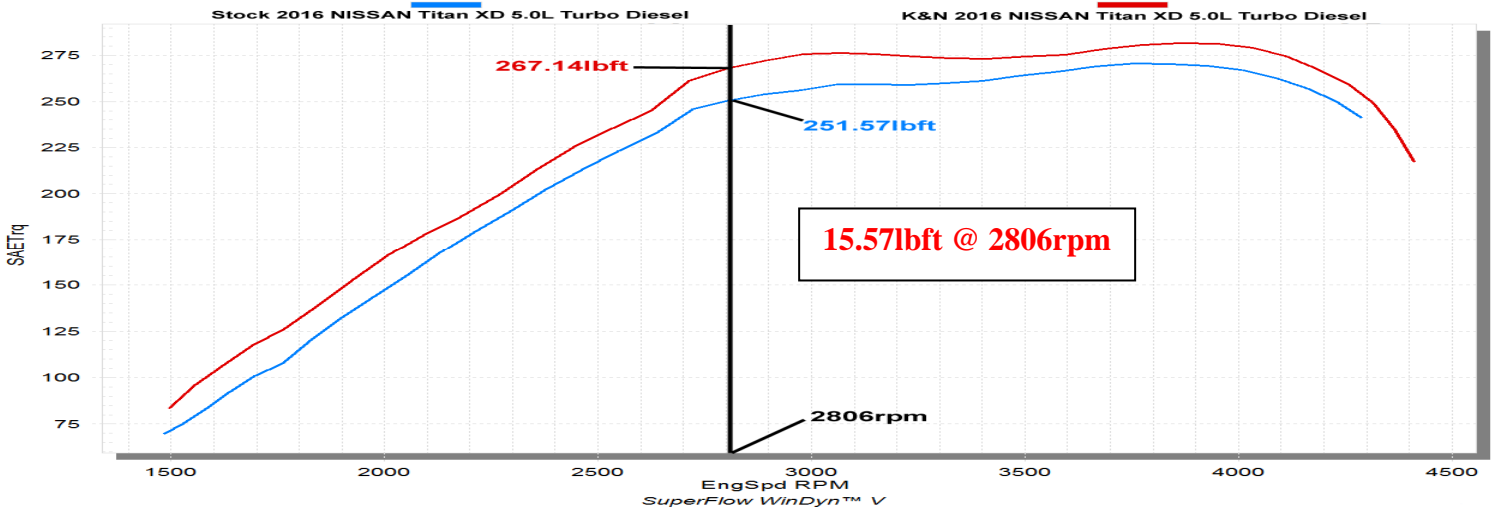

K&N Engineering Inc.  
Data Group 1

Run Title: Stock 2016 Nissan Titan XD 5.0L Turbo Diesel  
Run Notes: Baseline stock run. 4269 miles. 2<sup>nd</sup> gear run.  
Run Date: 12/20/2016

Run Title: K&N 2016 Nissan Titan XD 5.0L Turbo Diesel  
Run Notes: K&N intake kit #63-6017 installed. 4269 miles. 2<sup>nd</sup> gear run.  
Run Date: 12/20/2016