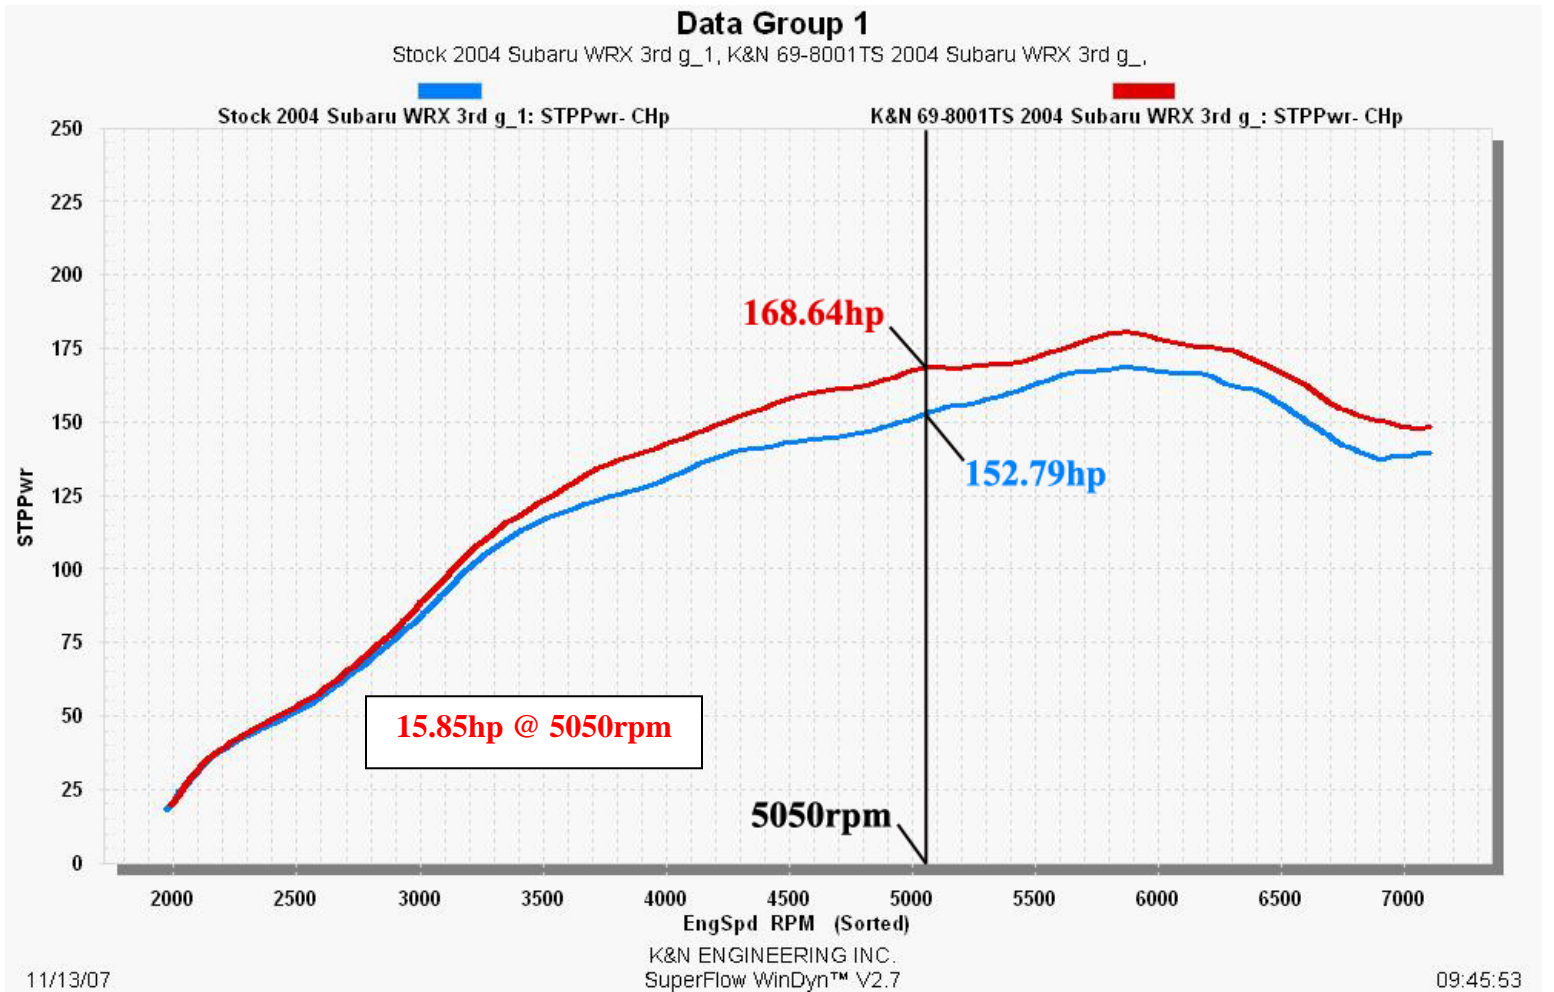

K &N Engineering Inc.

**Run Title: Stock 2004 SUBARU WRX 2.0L 3g**  
**Run Notes: Baseline stock run. 3<sup>rd</sup> gear run. 61265 miles.**  
**Run Date: 11-9-07**

**Run Title: K&N 2004 SUBARU WRX 2.0L 3g**  
**Run Notes: K&N intake kit installed. 3<sup>rd</sup> gear run. 61265 miles.**  
**Run Date: 11-9-07**