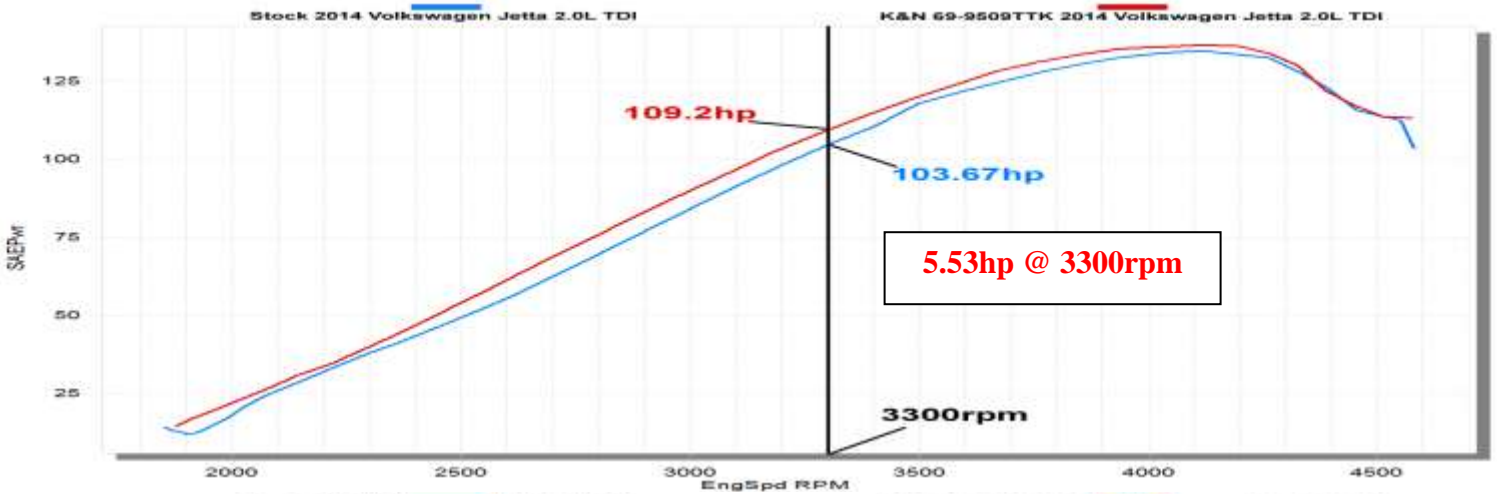

K&N Engineering Inc.

Data Group 1

Run Title: Stock 2014 Volkswagen Jetta 2.0L TDI
Run Notes: Baseline stock run. 2nd gear run. 28500 miles.
Run Date: 5-14-2015

Run Title: K&N 2014 Volkswagen Jetta 2.0L TDI
Run Notes: K&N intake kit #69-9509 installed. 28500 miles.
Run Date: 5-14-2015