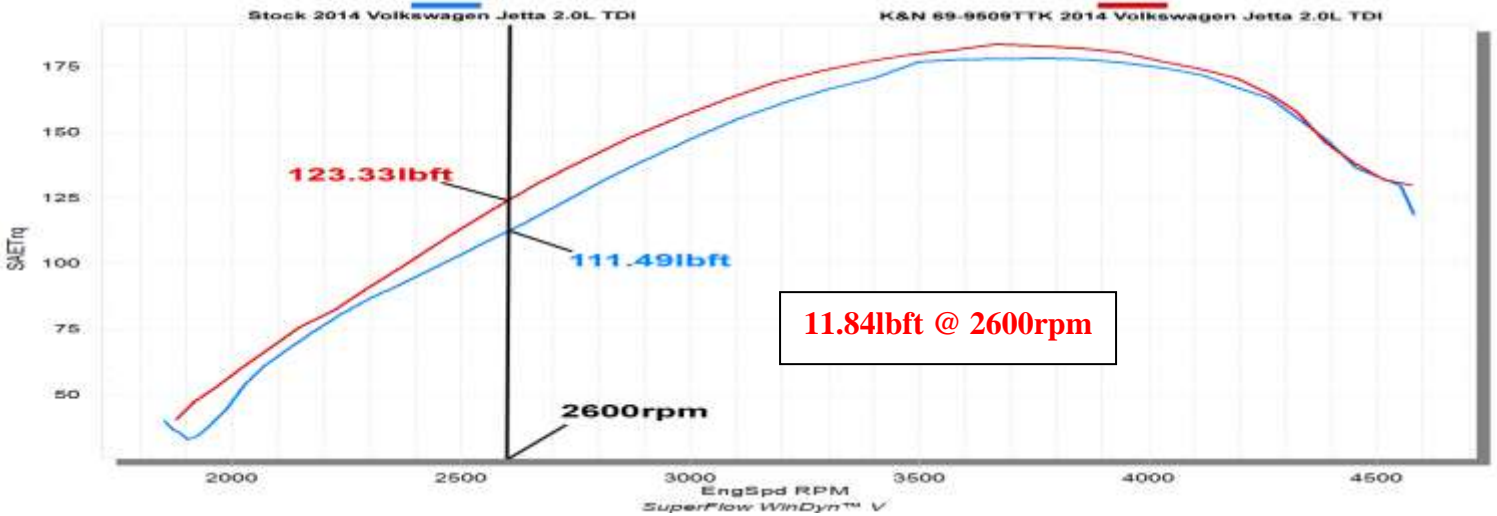

K&N Engineering Inc.

Data Group 1

Run Title: Stock 2014 Volkswagen Jetta 2.0L TDI
Run Notes: Baseline stock run. 2nd gear run. 28500 miles.
Run Date: 5-14-2015

Run Title: K&N 2014 Volkswagen Jetta 2.0L TDI
Run Notes: K&N intake kit #69-9509 installed. 28500 miles.
Run Date: 5-14-2015