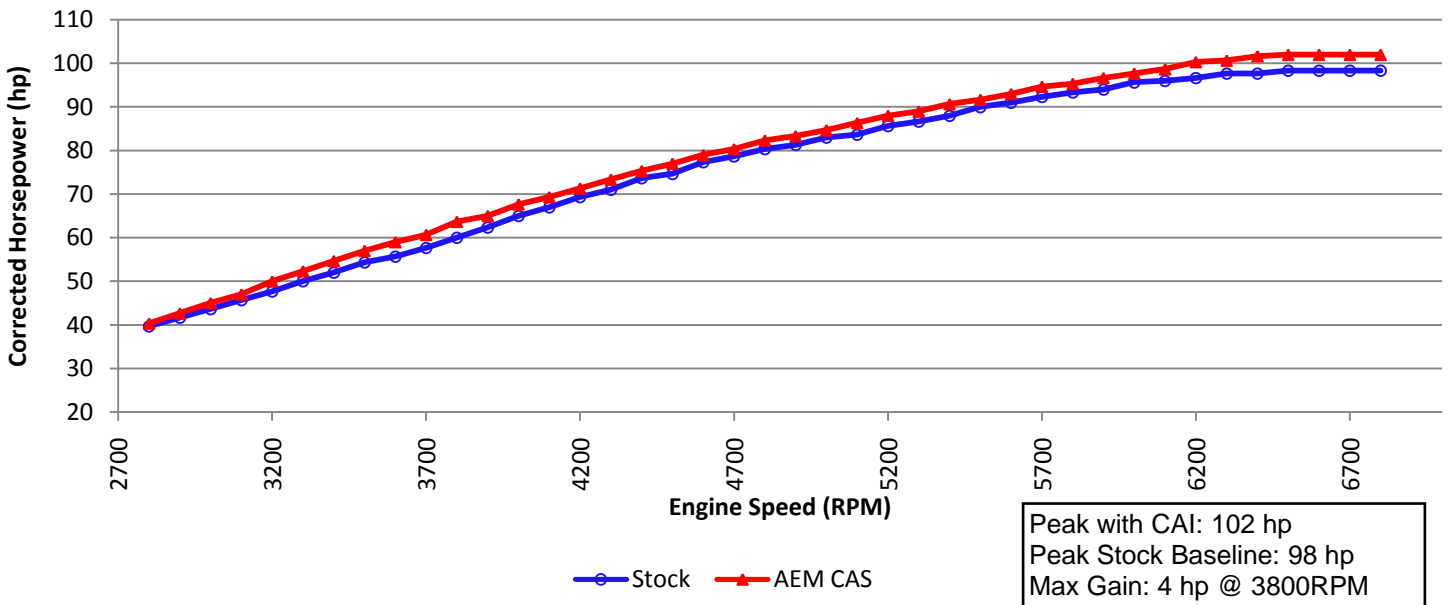

**2009 Honda Civic EX  
21-686  
Corrected Horsepower vs. Engine Speed (RPM)**

**Run Title: Stock 2009 Honda Civic EX 1.8L**

**Run Notes: Average Baseline Runs 4545 miles. 3<sup>rd</sup> gear runs.**

**Run Date: 1/15/2009**

**Stock: 75.70 °F, 30 in-Hg, SAE: .97, Relative Humidity: 56.00**

**Run Title: AEM 2009 Honda Civic EX 1.8L**

**Run Notes: Average AEM intake kit installed runs. 4545 miles. 3<sup>rd</sup> gear run.**

**Run Date: 1/15/2009**