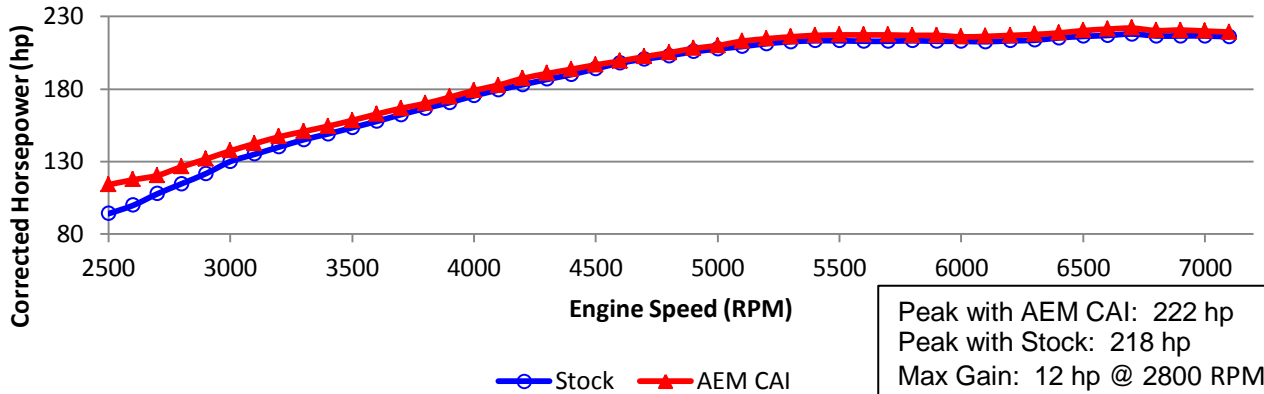

2013 Hyundai Genesis 2.0L Turbo Corrected Horsepower (hp) vs. Engine Speed (RPM)

Corrected Torque (ft-lbs) vs. Engine Speed (RPM)

Run Title: Stock 2013 Hyundai Genesis Coupe 2.0L Turbo
Run Notes: Average baseline runs. 4697 miles. 3rd gear runs
Run Date: 3/4/13
Stock: 70 °F, 30.04 in-Hg, SAE: 0.95, Relative Humidity: 41 %

Run Title: AEM 2013 Hyundai Genesis 2.0L Turbo
Run Notes: Average AEM intake kit installed runs. 4701 miles. 3rd gear runs
Run Date: 3/4/13
AEM: 70°F, 30.04 in-Hg, SAE: 0.95, Relative Humidity: 41 %

Filter and vehicle specific data shown, results may vary for other models.