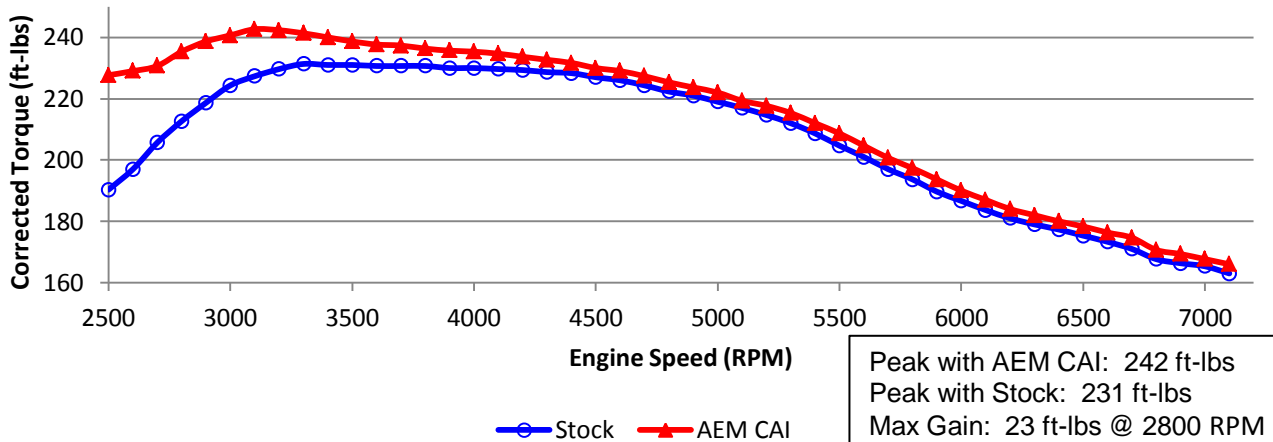

2013 Hyundai Genesis 2.0L Turbo Corrected Horsepower (hp) vs. Engine Speed (RPM)

Corrected Torque (ft-lbs) vs. Engine Speed (RPM)

Run Title: Stock 2013 Hyundai Genesis Coupe 2.0L Turbo
Run Notes: Average baseline runs. 4697 miles. 3rd gear runs
Run Date: 3/4/13
Stock: 70 °F, 30.04 in-Hg, SAE: 0.95, Relative Humidity: 41 %

Run Title: AEM 2013 Hyundai Genesis 2.0L Turbo
Run Notes: Average AEM intake kit installed runs. 4701 miles. 3rd gear runs
Run Date: 3/4/13
AEM: 70°F, 30.04 in-Hg, SAE: 0.95, Relative Humidity: 41 %

Filter and vehicle specific data shown, results may vary for other models.