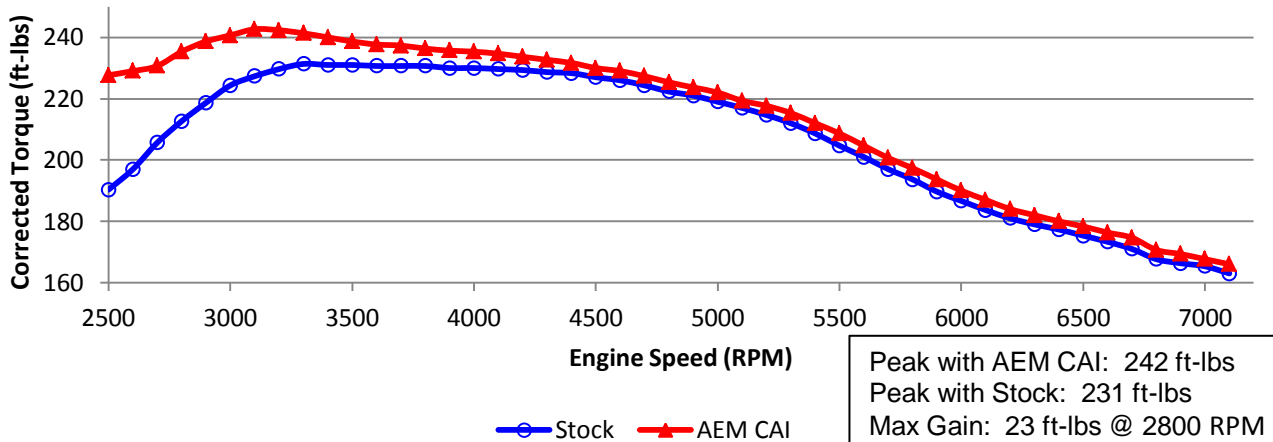

## 2013 Hyundai Genesis 2.0L Turbo Corrected Horsepower (hp) vs. Engine Speed (RPM)

## Corrected Torque (ft-lbs) vs. Engine Speed (RPM)

**Run Title: Stock 2013 Hyundai Genesis Coupe 2.0L Turbo**  
**Run Notes: Average baseline runs. 4697 miles. 3<sup>rd</sup> gear runs**  
**Run Date: 3/4/13**  
**Stock: 70 °F, 30.04 in-Hg, SAE: 0.95, Relative Humidity: 41 %**

**Run Title: AEM 2013 Hyundai Genesis 2.0L Turbo**  
**Run Notes: Average AEM intake kit installed runs. 4701 miles. 3<sup>rd</sup> gear runs**  
**Run Date: 3/4/13**  
**AEM: 70°F, 30.04 in-Hg, SAE: 0.95, Relative Humidity: 41 %**