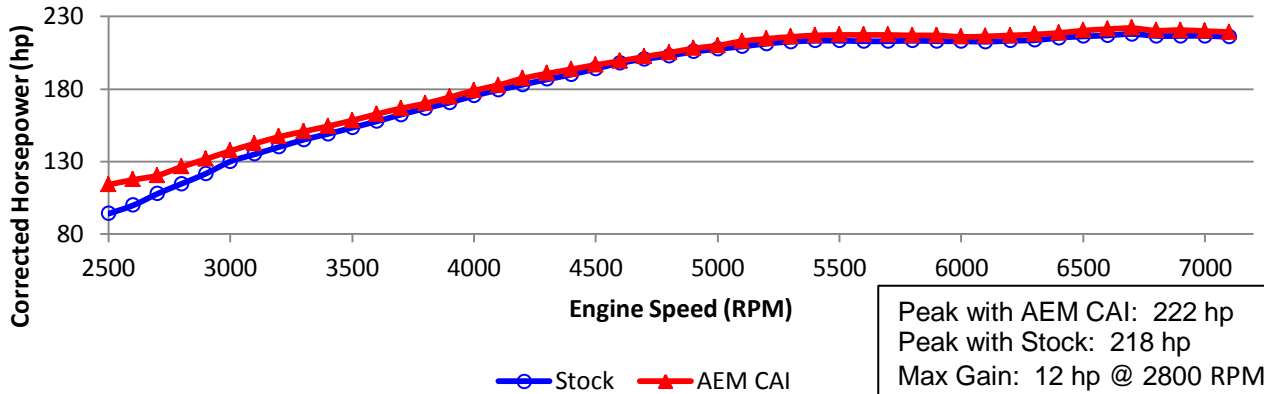

## 2013 Hyundai Genesis 2.0L Turbo Corrected Horsepower (hp) vs. Engine Speed (RPM)

## Corrected Torque (ft-lbs) vs. Engine Speed (RPM)

**Run Title: Stock 2013 Hyundai Genesis Coupe 2.0L Turbo**  
**Run Notes: Average baseline runs. 4697 miles. 3<sup>rd</sup> gear runs**  
**Run Date: 3/4/13**  
**Stock: 70 °F, 30.04 in-Hg, SAE: 0.95, Relative Humidity: 41 %**

**Run Title: AEM 2013 Hyundai Genesis 2.0L Turbo**  
**Run Notes: Average AEM intake kit installed runs. 4701 miles. 3<sup>rd</sup> gear runs**  
**Run Date: 3/4/13**  
**AEM: 70°F, 30.04 in-Hg, SAE: 0.95, Relative Humidity: 41 %**