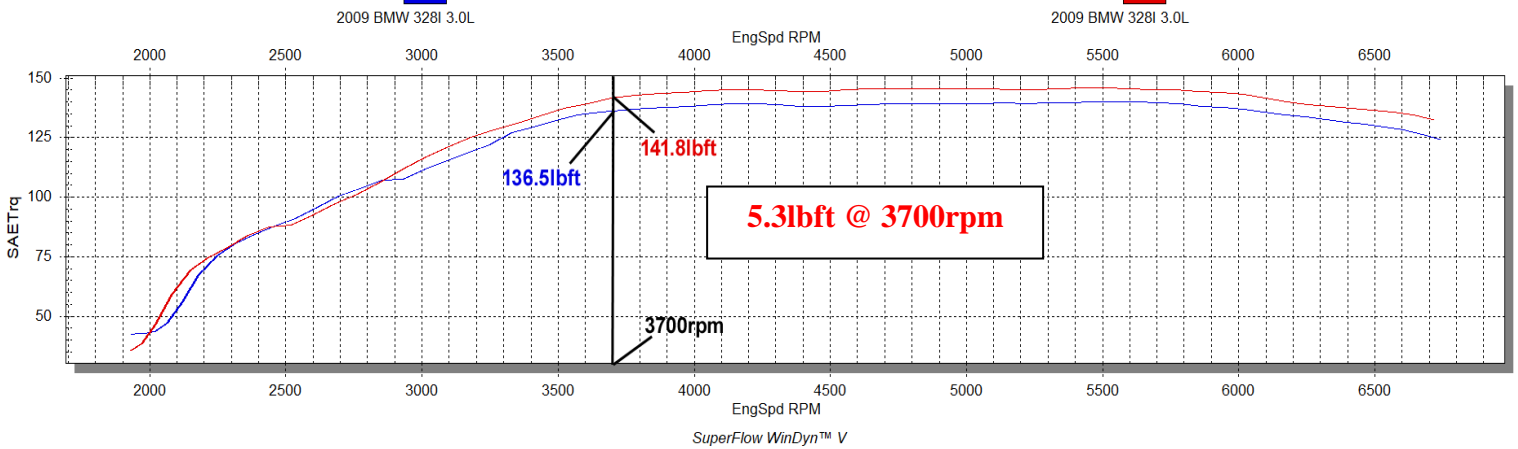

Data Group 1

SuperFlow WinDyn™ V

Run Title: Stock 2009 BMW 328i 3.0L

Run Notes: Baseline stock run. 2nd gear run. 126673 miles.

Run Date: 11-27-2018

Run Title: AEM 2009 BMW 328i 3.0L

Run Notes: AEM intake kit #21-841DS installed. 2nd gear run. 126673 miles.

Run Date: 11-27-2018

Horsepower gains based on specific or similar vehicle dynamometer test. Results will vary. For more information, lookup vehicle and/or testing protocols at www.AEMINTAKES.com

AEM-21841