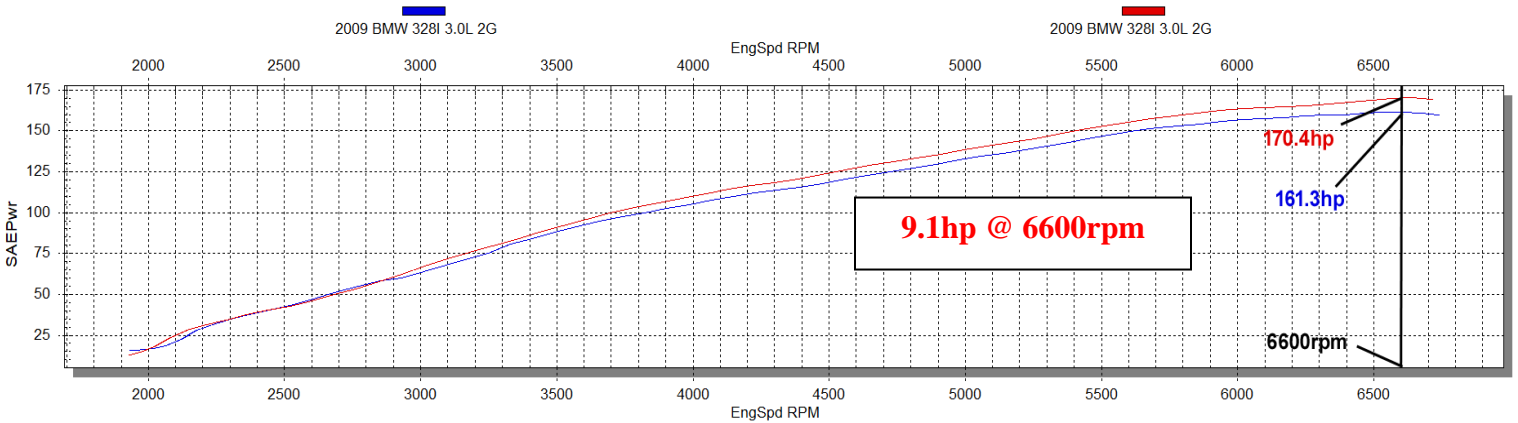

Data Group 1

SuperFlow WinDyn™ V

Run Title: Stock 2009 BMW 328i 3.0L

Run Notes: Baseline stock run. 2nd gear run. 126673 miles.

Run Date: 11-27-2018

Run Title: AEM 2009 BMW 328i 3.0L

Run Notes: AEM intake kit #21-841DS installed. 2nd gear run. 126673 miles.

Run Date: 11-27-2018

Horsepower gains based on specific or similar vehicle dynamometer test. Results will vary. For more information, lookup vehicle and/or testing protocols at www.AEMINTAKES.com

AEM-21841