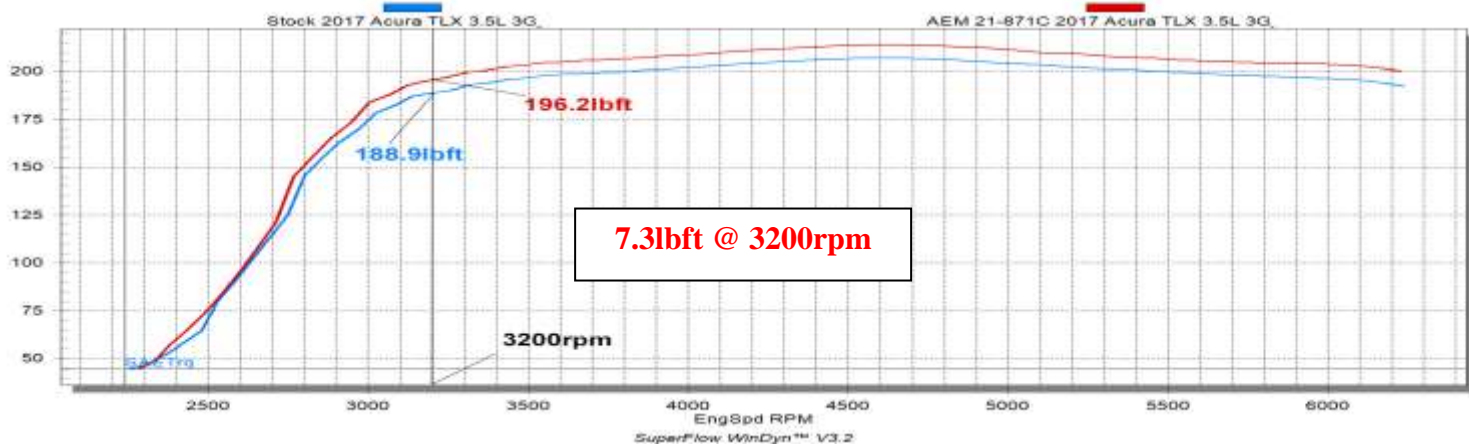

Data Group 1

Run Title: Stock 2017 ACURA TLX 3.5L
Run Notes: Baseline stock run. 3rd gear run. 40484 miles.
Run Date: 9-27-2019

Run Title: AEM 2017 ACURA TLX 3.5L
Run Notes: AEM intake kit #AEM-21-871C installed. 3rd gear run. 40484 miles.
Run Date: 9-27-2019