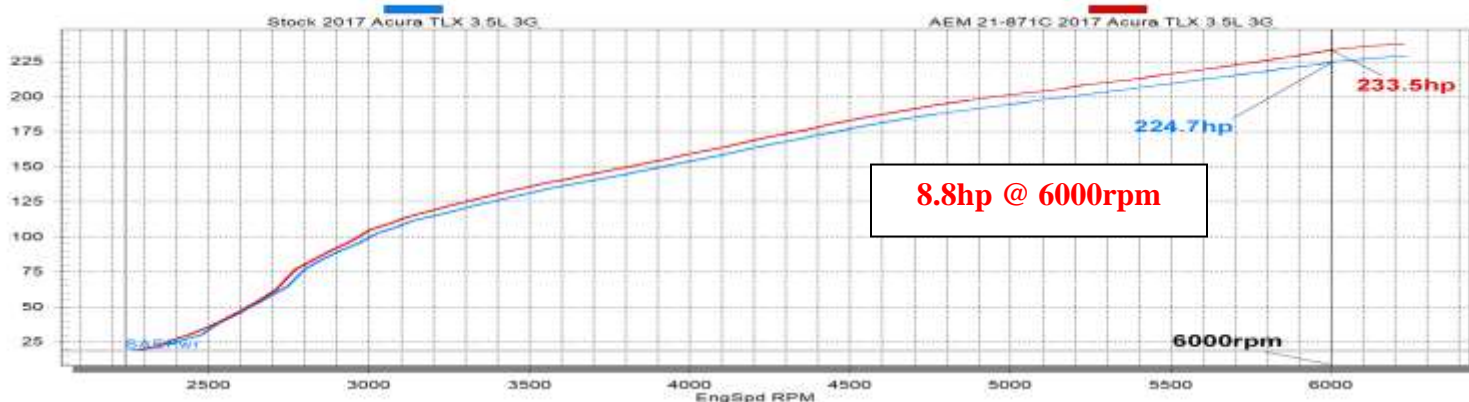

Data Group 1

Run Title: Stock 2017 ACURA TLX 3.5L
Run Notes: Baseline stock run. 3rd gear run. 40484 miles.
Run Date: 9-27-2019

Run Title: AEM 2017 ACURA TLX 3.5L
Run Notes: AEM intake kit #AEM-21-871C installed. 3rd gear run. 40484 miles.
Run Date: 9-27-2019